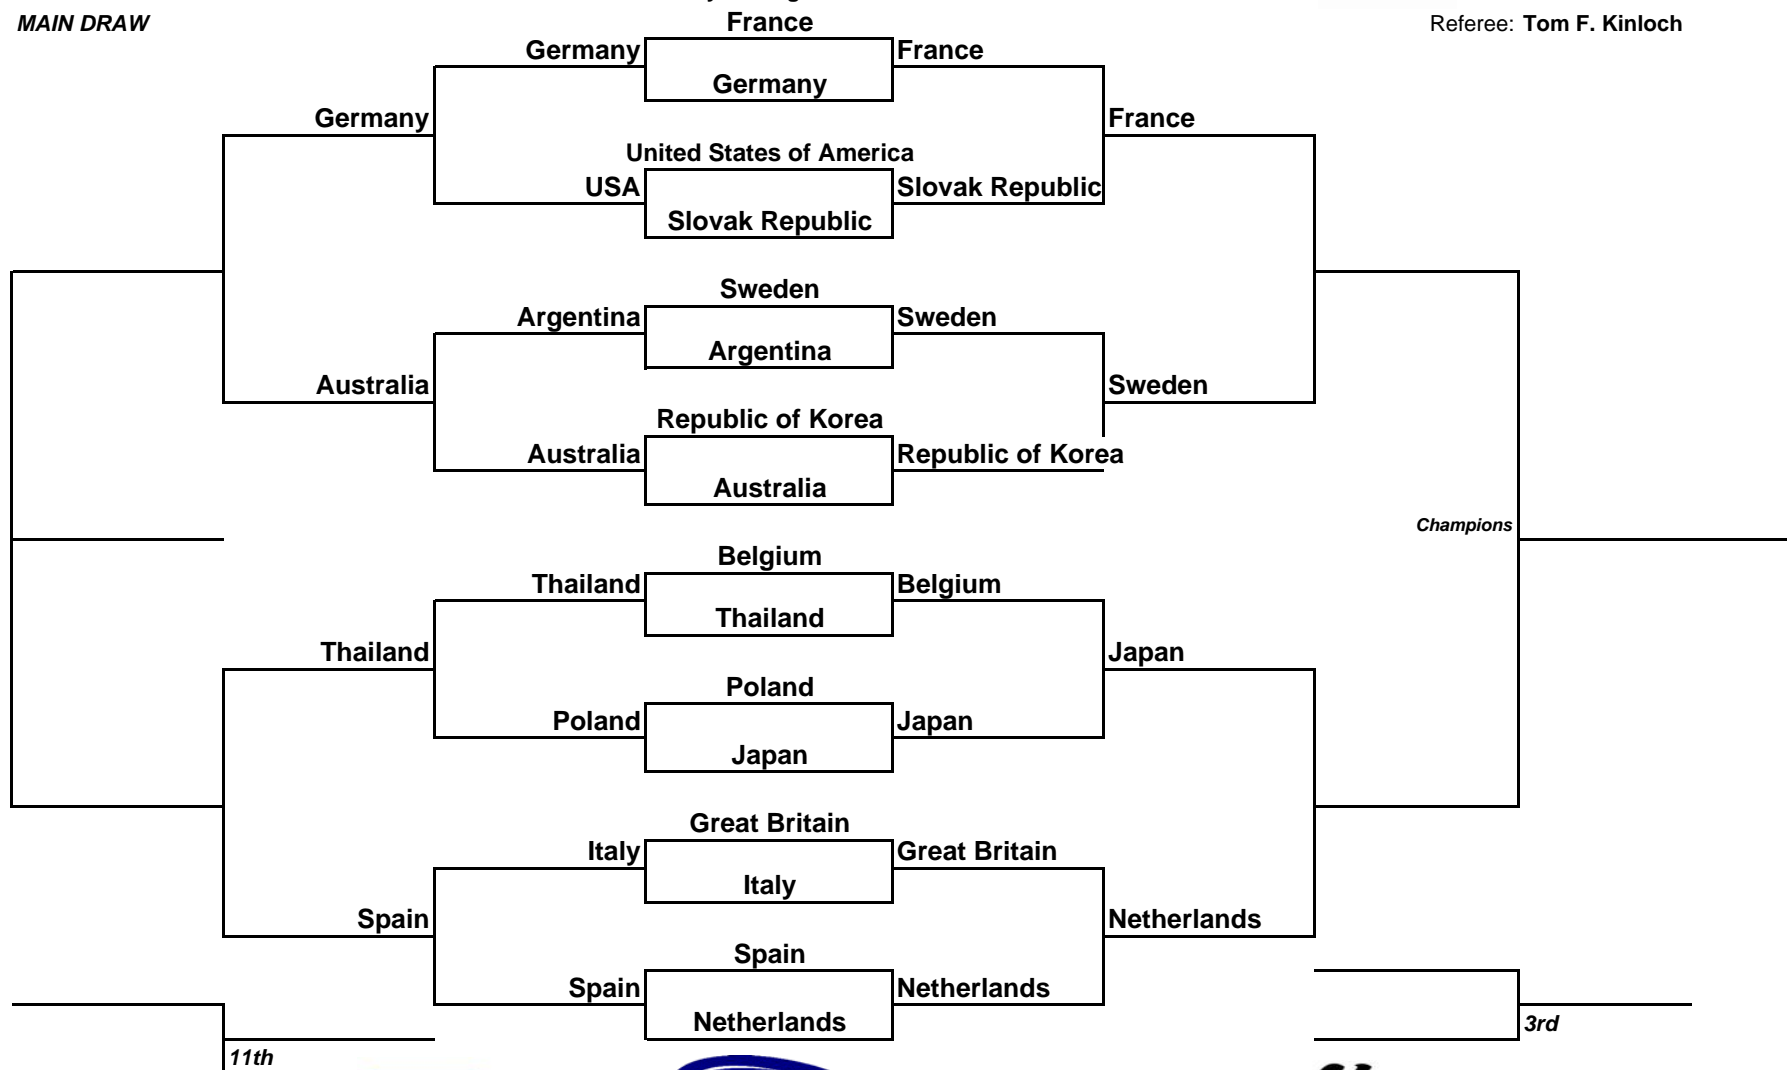

Invacare World Team Cup - Men WG1

Nottingham, GBR
27 July - 2 August 2009

MAIN DRAW

Referee: Tom F. Kinloch