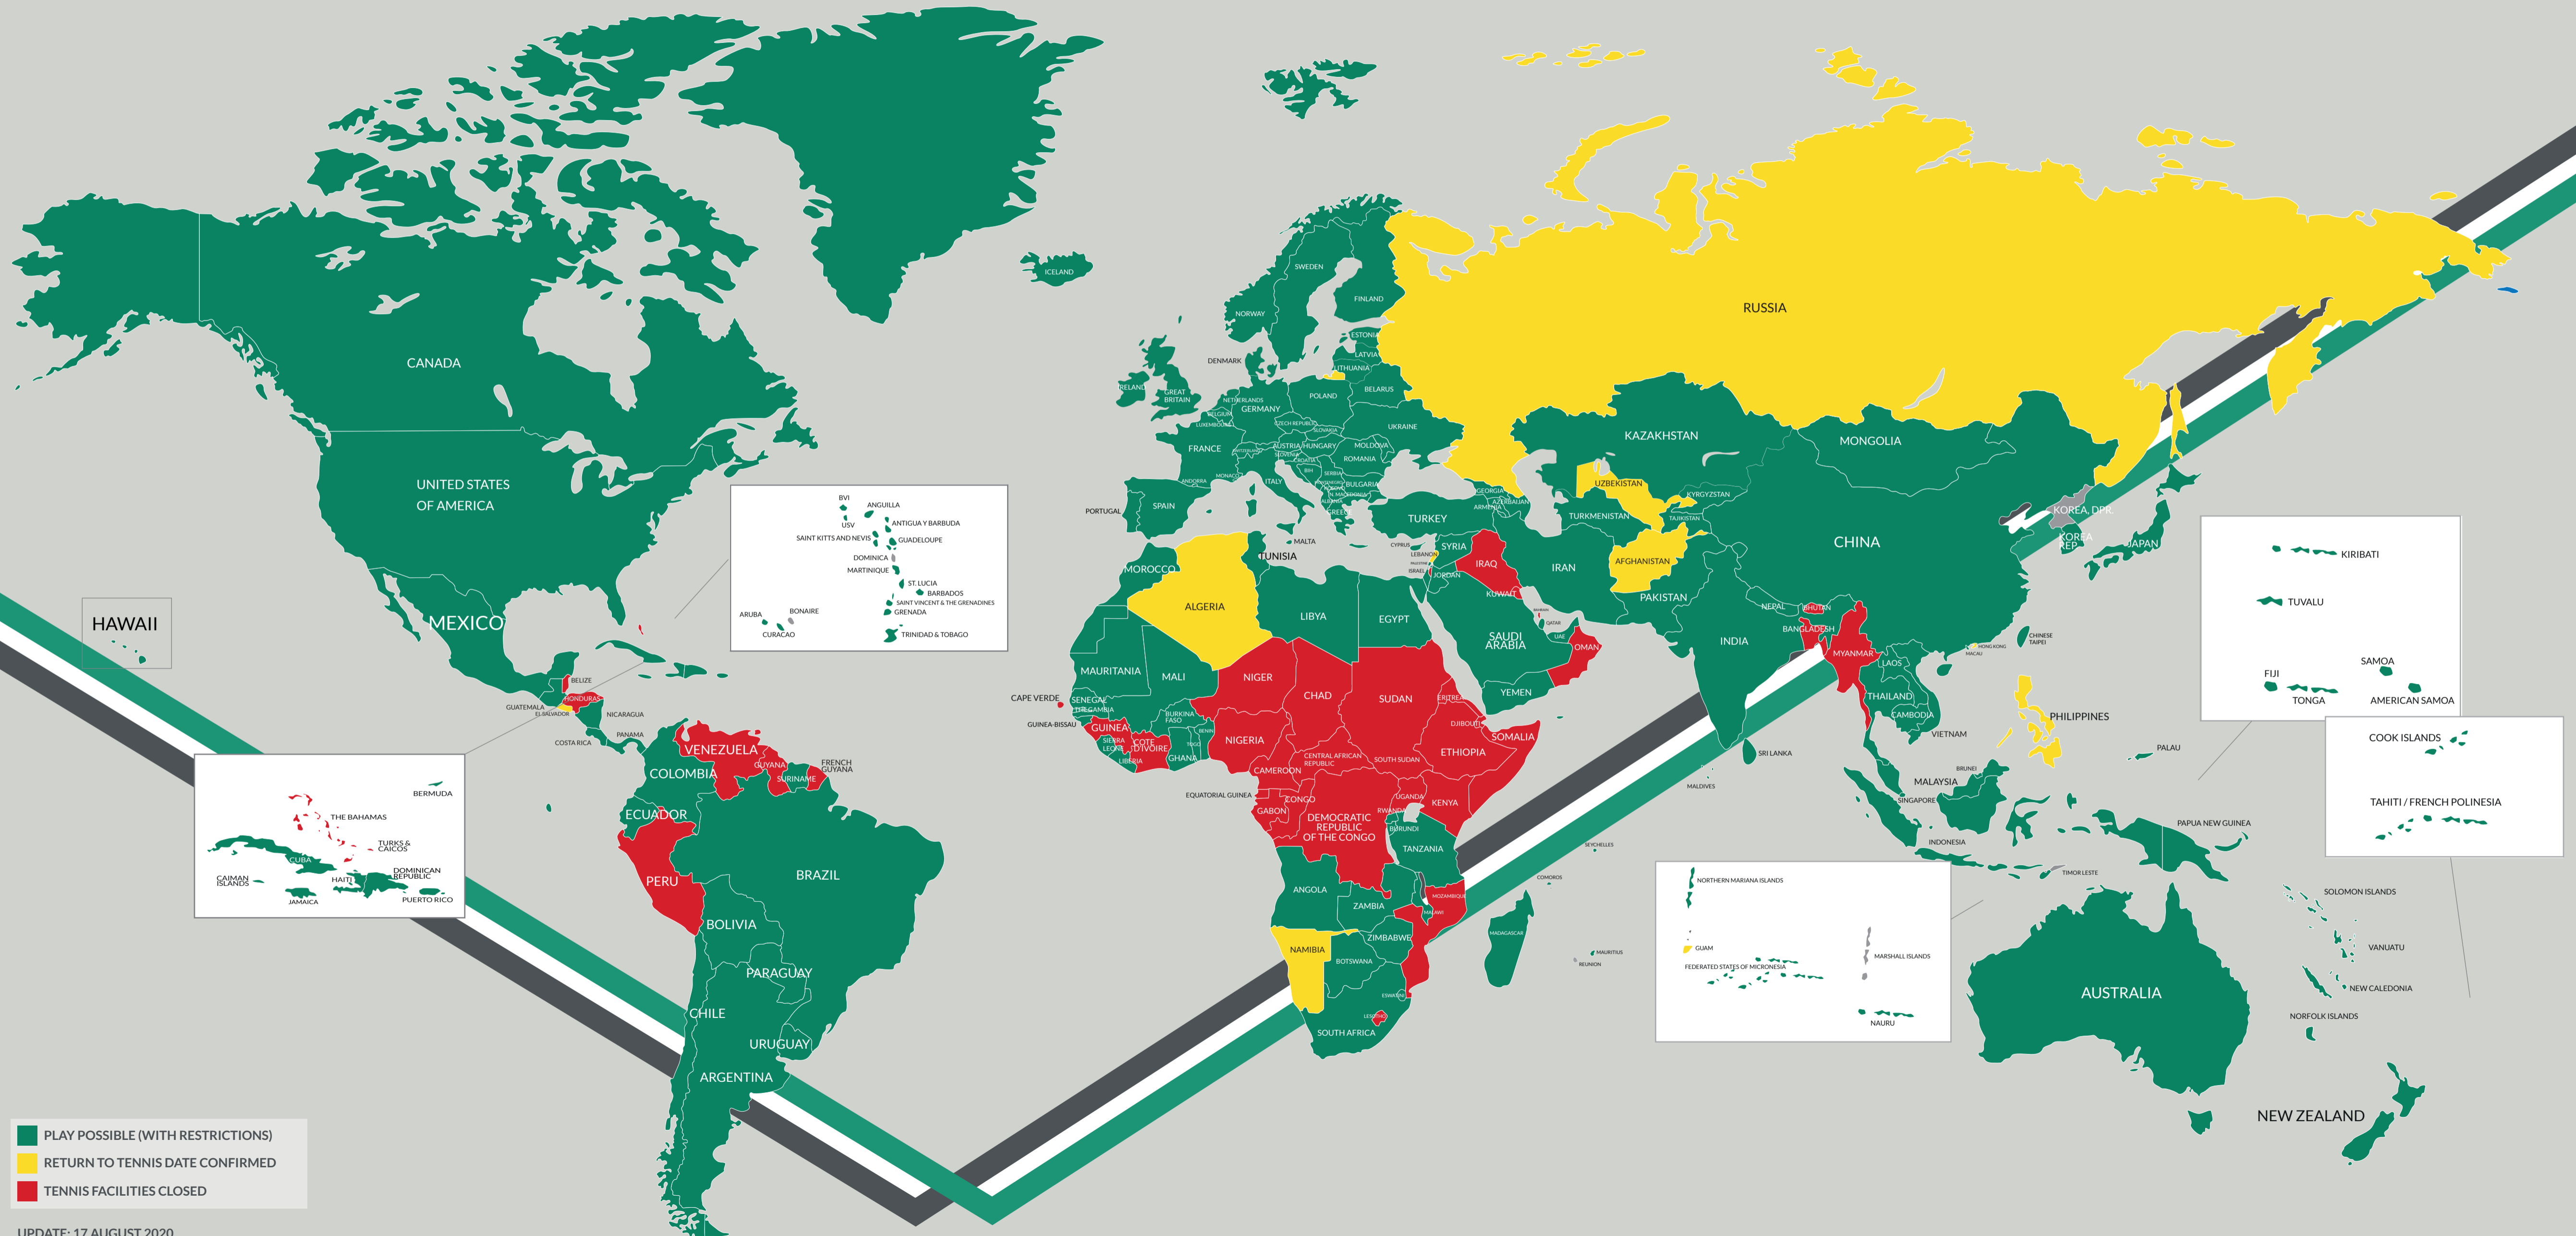

RETURN TO TENNIS

■ PLAY POSSIBLE (WITH RESTRICTIONS)
■ RETURN TO TENNIS DATE CONFIRMED
■ TENNIS FACILITIES CLOSED

UPDATE: 17 AUGUST 2020
 SOURCE: REGIONAL ASSOCIATIONS / NATIONAL ASSOCIATIONS / ITF DEVELOPMENT OFFICERS